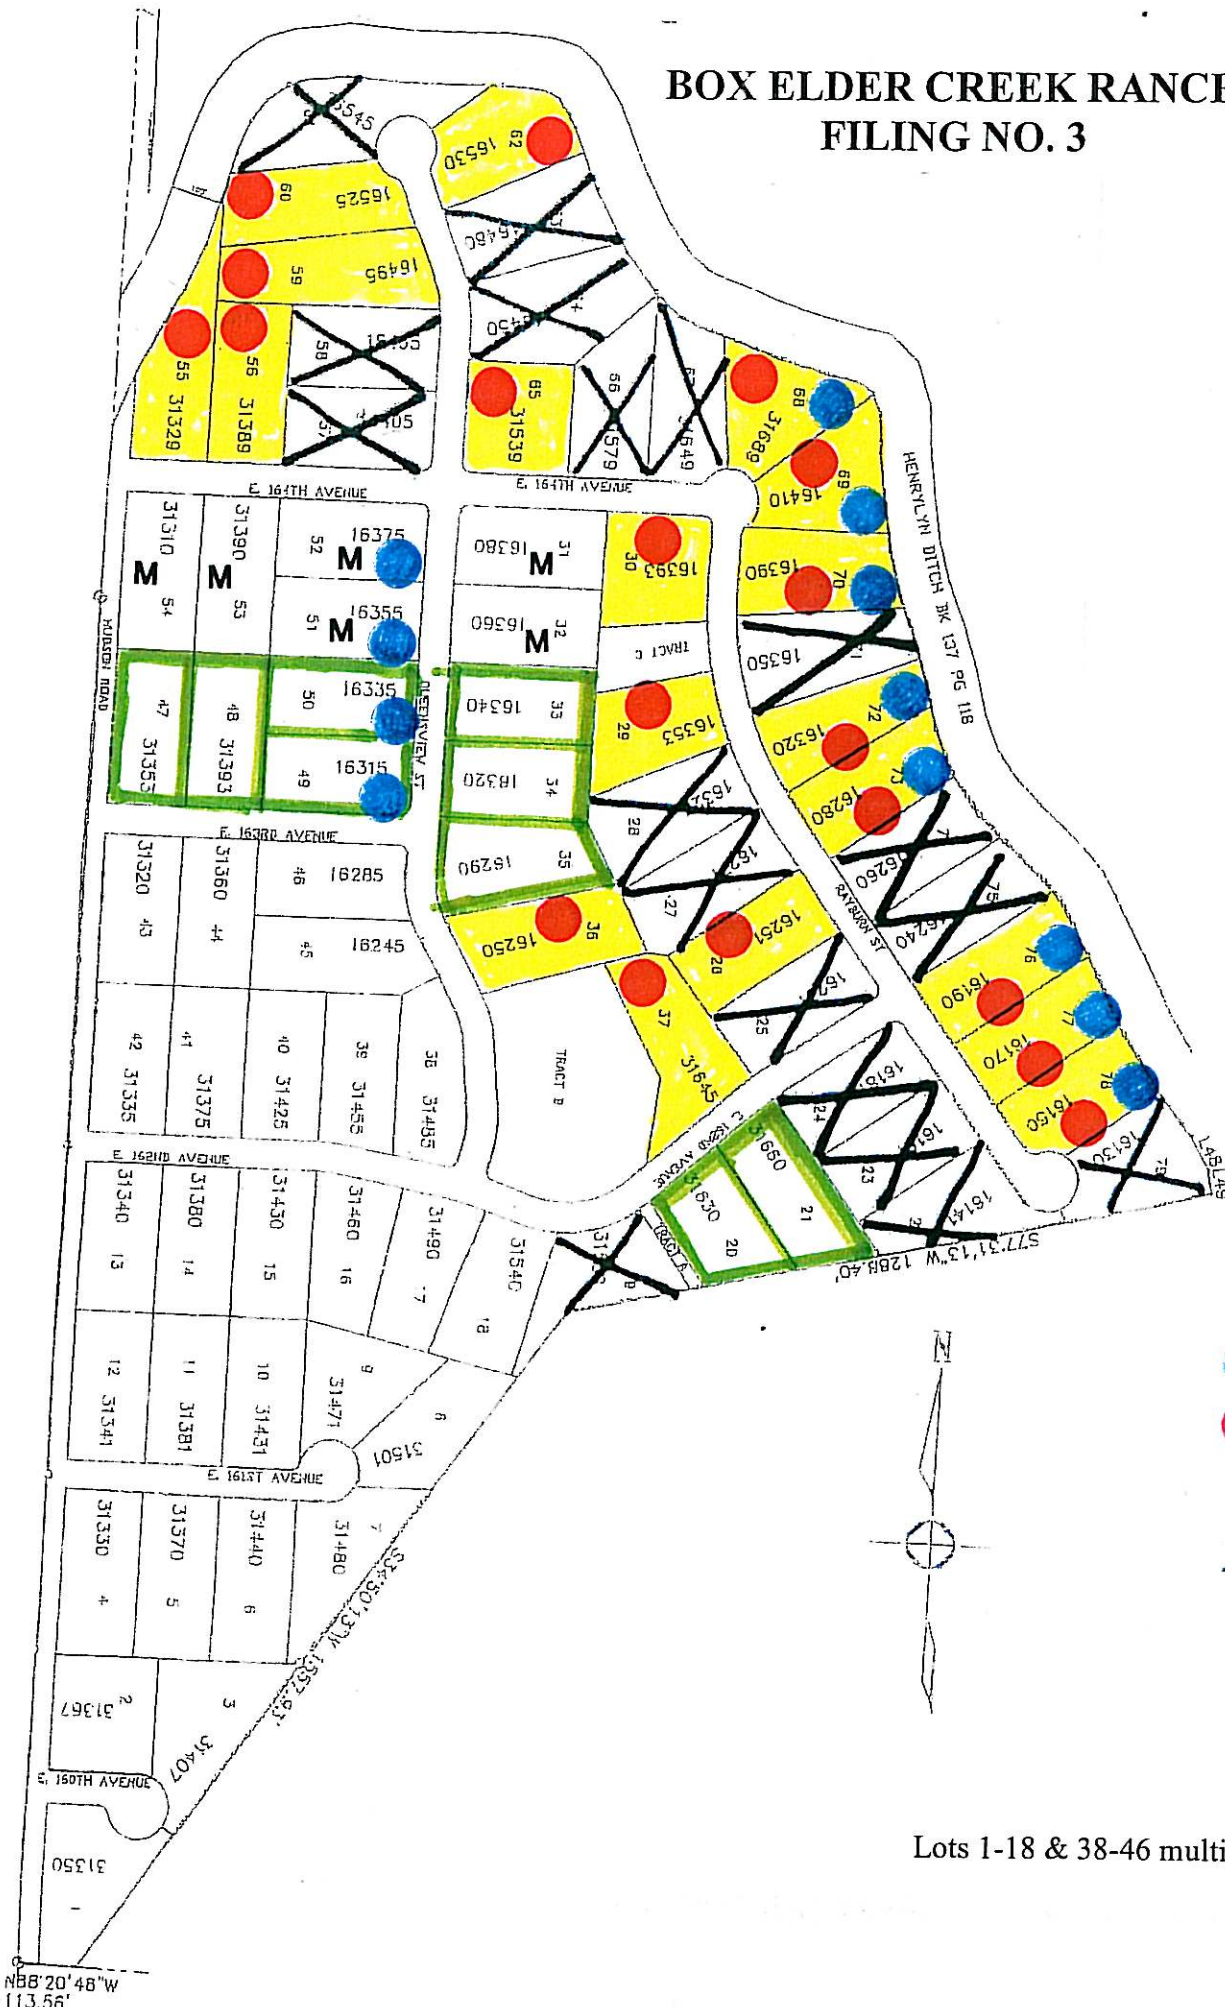

# BOX ELDER CREEK RANCH FILING NO. 3

-  WALKOUT LOTS
-  \$53,000 P/Lot
-  \$58,000 P/Lot
-  SOLD LOTS
-  Reserved

Lots 1-18 & 38-46 multiple lot purchases only