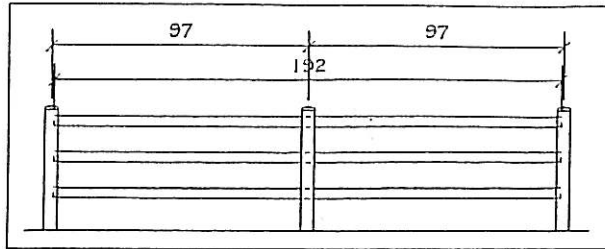

POSTS:
(2) 5" X 5" X 60"
POST CAPS:
(2) 5" X 5" PYRAMID

RAILS:
(2) 1 1/2" X 5 1/2" X 192"
(4) RAIL SPRING CLIPS

ON DATA 2 RAIL

3 RAIL RANCH STYLE FENCE

POSTS:
 (2) 5" X 5" X 8'4"
 POST CAPS:
 (2) 5" X 5" PYRAMID

RAILS:
 (3) 1 1/2" X 5 1/2" X 192" RIBBED
 (6) RAIL SPRING CLIPS

DIMENTION DATA		3 RAIL				
HEIGHT	A	B	C	D	E	F
52"	52	97	2	12.5	10.5	10.5
MATERIALS: 5"X5"X7' POST, 1.5"X5.5"X16' RAILS(3)						

FIGURE NO. 4

6ft Privacy Fence

REQ'D MATERIAL PER 8' SECTION

- | | |
|---------------------|--|
| POSTS: | RAILS: |
| (1) 5" X 5" X 96" | (2) 2" X 6 1/2" X 91" SLOTTED |
| POST CAPS: | PLANKS: |
| (1) 5" X 5" PYRAMID | (11) 1" X 8" (T&G) X 57 3/4" WITH "V" GROOVE |