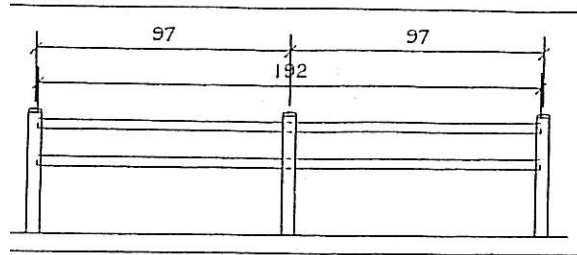

POSTS:
(2) 5" X 5" X 60"
POST CAPS:
(2) 5" X 5" PYRAMID

RAILS:
(2) 1 1/2" X 5 1/2" X 192"
(4) RAIL SPRING CLIPS

ON DATA 2 RAIL

3 RAIL RANCH STYLE FENCE

POSTS:
 (2) 5" X 5" X 8'4"
 POST CAPS:
 (2) 5" X 5" PYRAMID

RAILS:
 (3) 1 1/2" X 5 1/2" X 192" RIBBED
 (6) RAIL SPRING CLIPS

DIMENTION DATA		3 RAIL				
HEIGHT	A	B	C	D	E	F
52"	52	97	2	12.5	10.5	10.5
MATERIALS: 5"X5"X7' POST, 1.5"X5.5"X16' RAILS(3)						

FIGURE NO. 4

6ft Privacy Fence

REQ'D MATERIAL PER 8' SECTION

- | | |
|---------------------|--|
| POSTS: | RAILS: |
| (1) 5" X 5" X 96" | (2) 2" X 6 1/2" X 91" SLOTTED |
| POST CAPS: | PLANKS: |
| (1) 5" X 5" PYRAMID | (11) 1" X 8" (T&G) X 57 3/4" WITH "V" GROOVE |